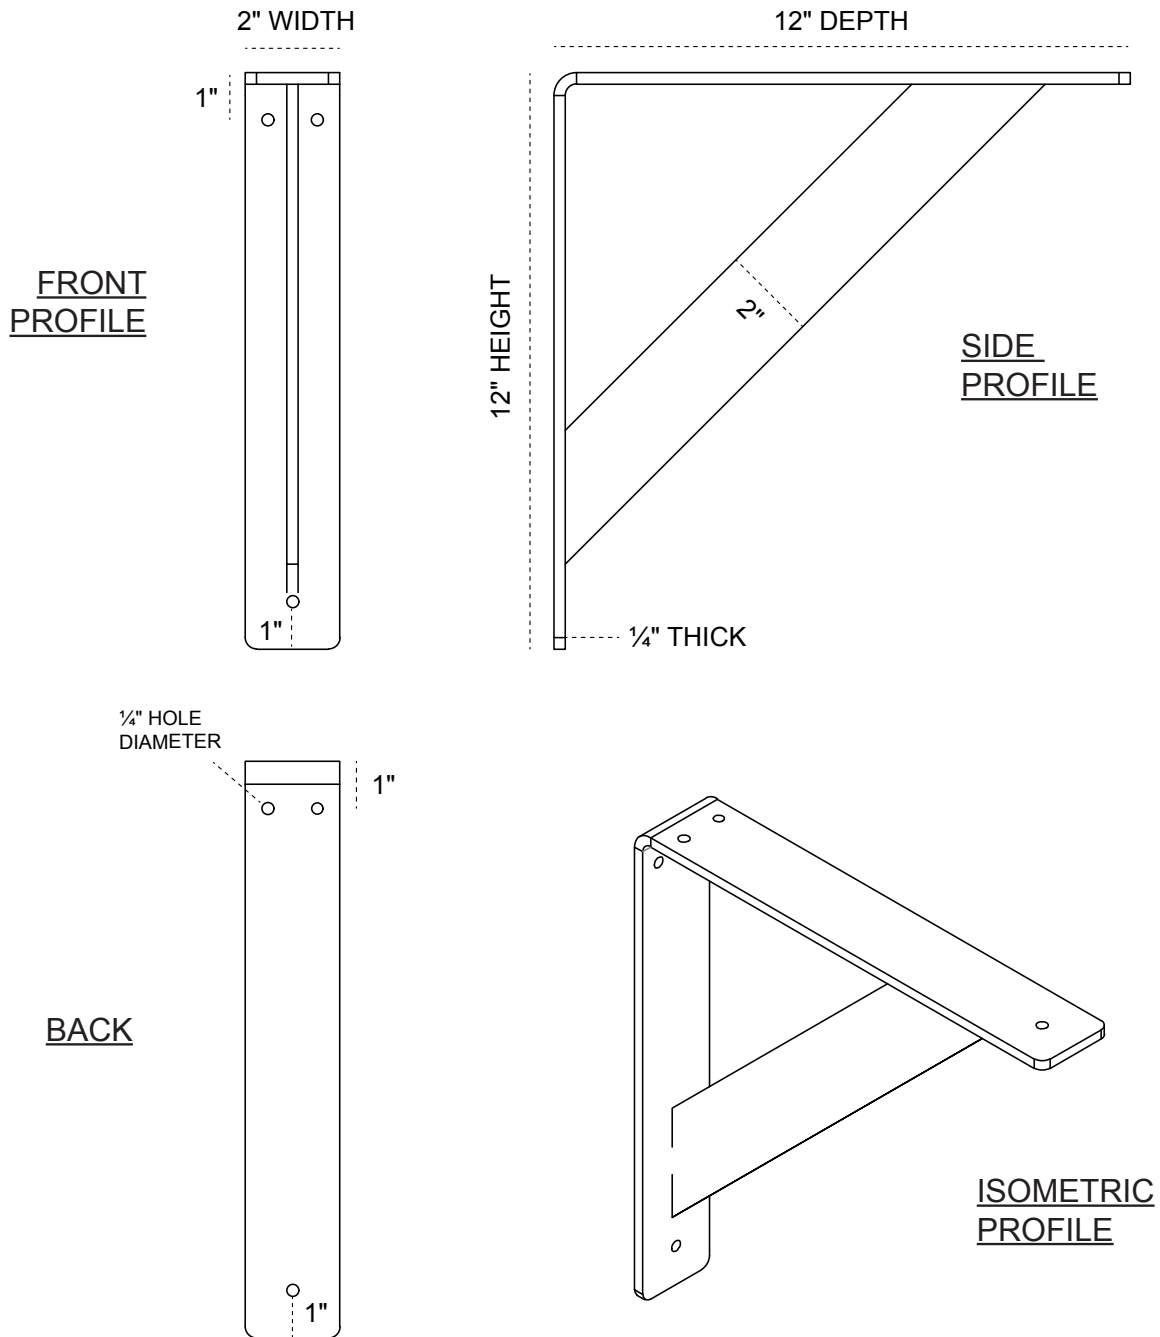

# 2-INCH W X 12-INCH D X 12-INCH H TRADITIONAL BRACKET

**HEAVY-DUTY 1/4" THICK**

**AVAILABLE IN:**  
STAINLESS STEEL  
ZINC PLATED STEEL  
POWDER COATED BLACK

**BKTM02X12X12TRSS**  
**BKTM02X12X12TRCRS**  
**BKTM02X12X12TRPBL**